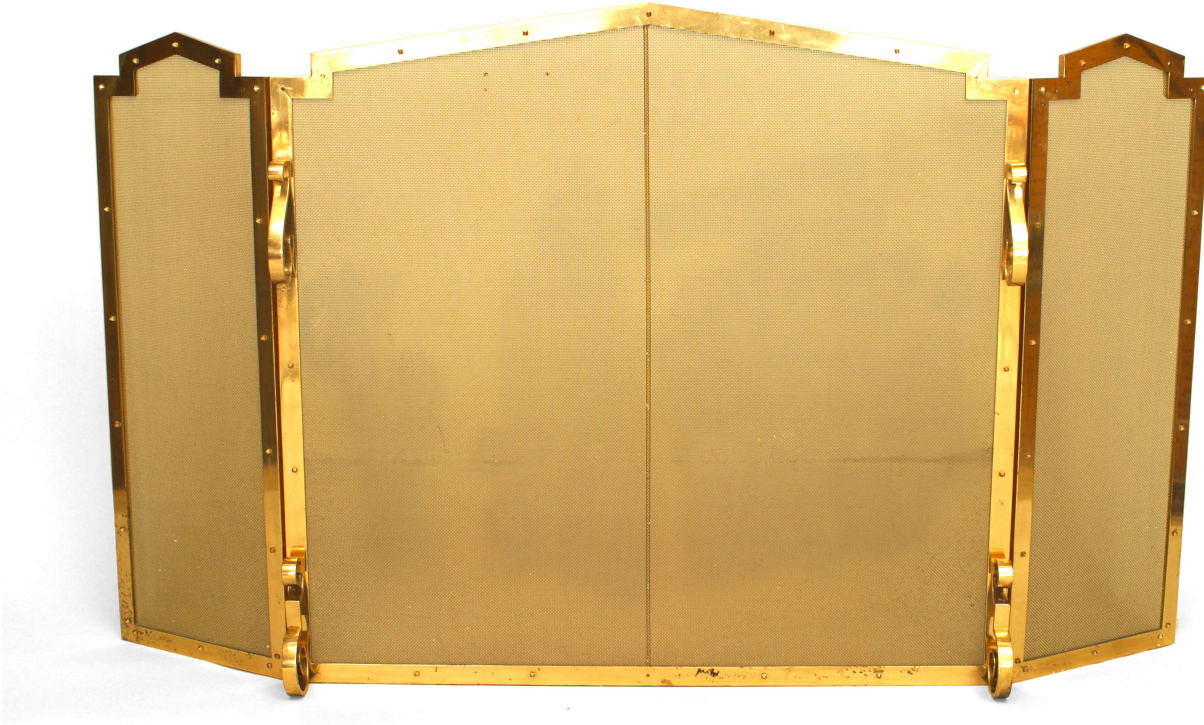

NEWEL

EST 1939

32-00 SKILLMAN AVE
NEW YORK, NY 11101

(212)758-1970

sales@newel.com | NEWEL.COM

INVENTORY #

GRS208

SALE PRICE

$4,500.00

American Mission Style Brass Fire Screen

American Mission-style (2nd Half 20th Century) brass fire screen with arch top design and applied scroll work design and faceted rivets on frame. Center panel measures 38" wide.

DIMENSIONS W:63"H:36"

LOCATION LIC

SKU : #GRS208