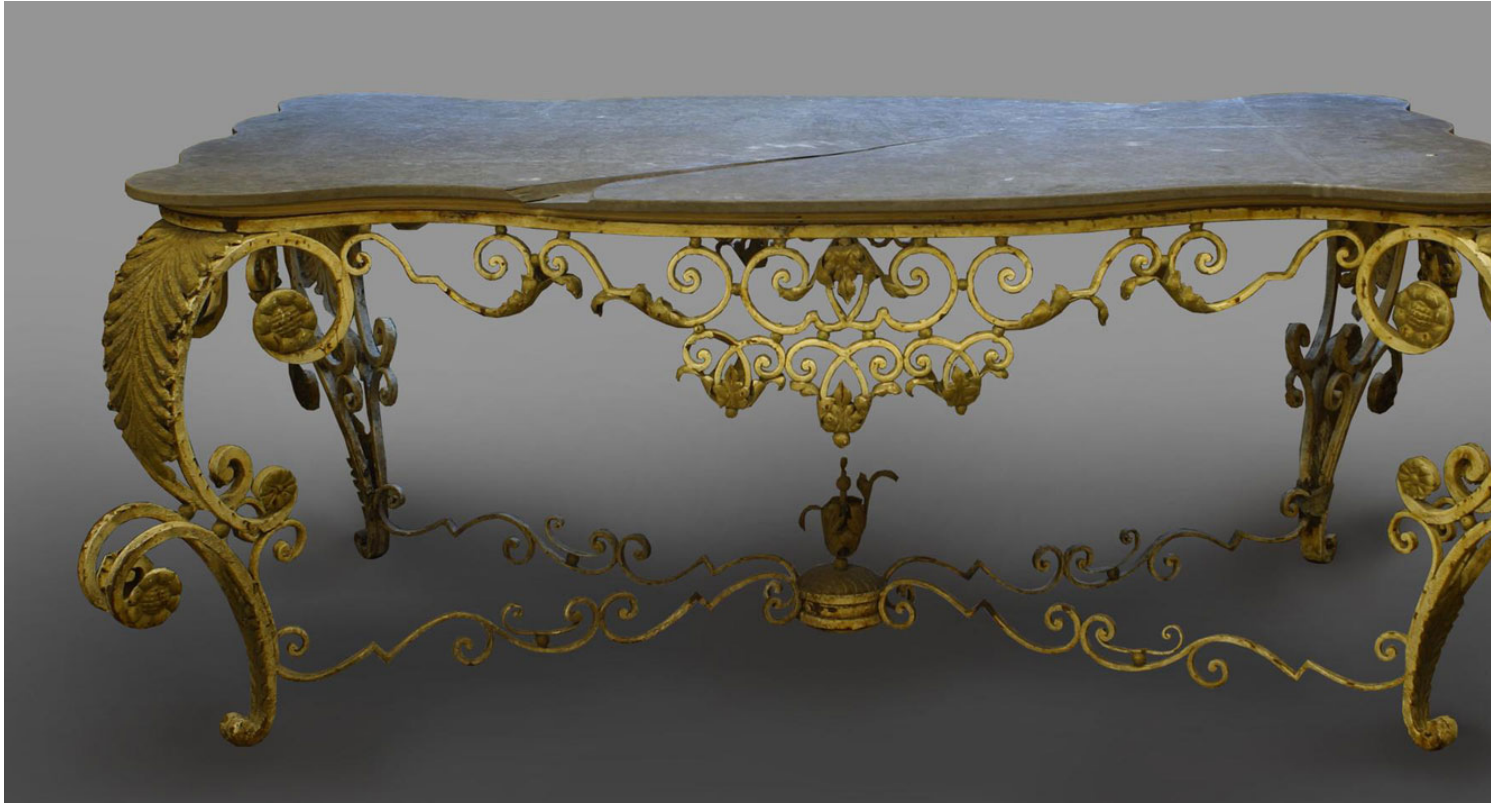

NEWEL

EST 1939

32-00 SKILLMAN AVE
NEW YORK, NY 11101

(212)758-1970

sales@newel.com | NEWEL.COM

INVENTORY #

060291

SALE PRICE

$32,500.00

Outdoor French Victorian white painted iron monumental rectangular center table with scrolled & cabriole legs and a stretcher having floral decoration & finial with a grey marble top (as is)

DIMENSIONS W:85"D:45.5"H:35.25"

LOCATION LIC

SKU : #060291