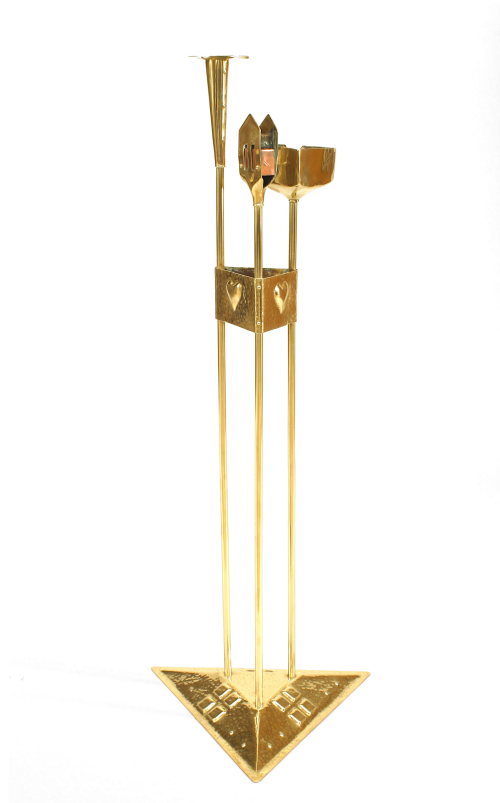

NEWEL

EST 1939

32-00 SKILLMAN AVE

NEW YORK, NY 11101

(212)758-1970

sales@newel.com | NEWEL.COM

INVENTORY #

GRS135

SALE PRICE

\$1,850.00

American Arts & Crafts Brass Smoking Stand

American Mission Arts & Crafts (20th Cent) brass smoking stand on triangular base with ashtray, candle holder and match safe

DIMENSIONS W:13"D:13"H:34"

LOCATION LIC

SKU : #GRS135