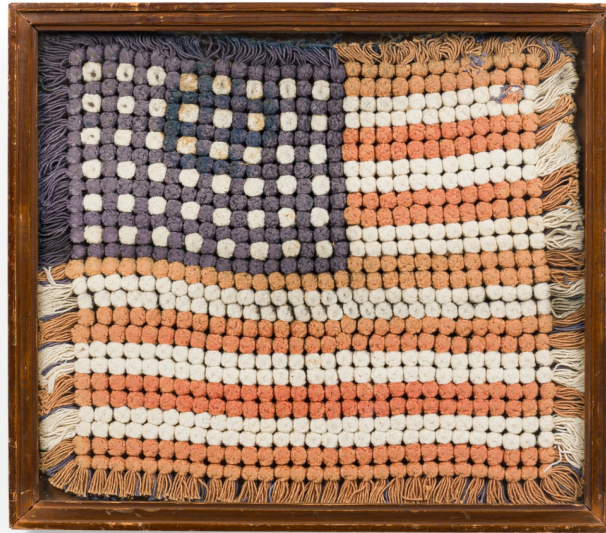

NEWEL

EST 1939

32-00 SKILLMAN AVE
NEW YORK, NY 11101

(212)758-1970

sales@newel.com | NEWEL.COM

INVENTORY #

GRS117

SALE PRICE

$1,250.00

American Country Framed Flag Folk Art Embroidery

American Country (early 20th Century) folk art embroidery of a US flag portrayed with small pompoms in a wood frame behind glass.

DIMENSIONS W:16.25"H:14"

LOCATION LIC

SKU : #GRS117