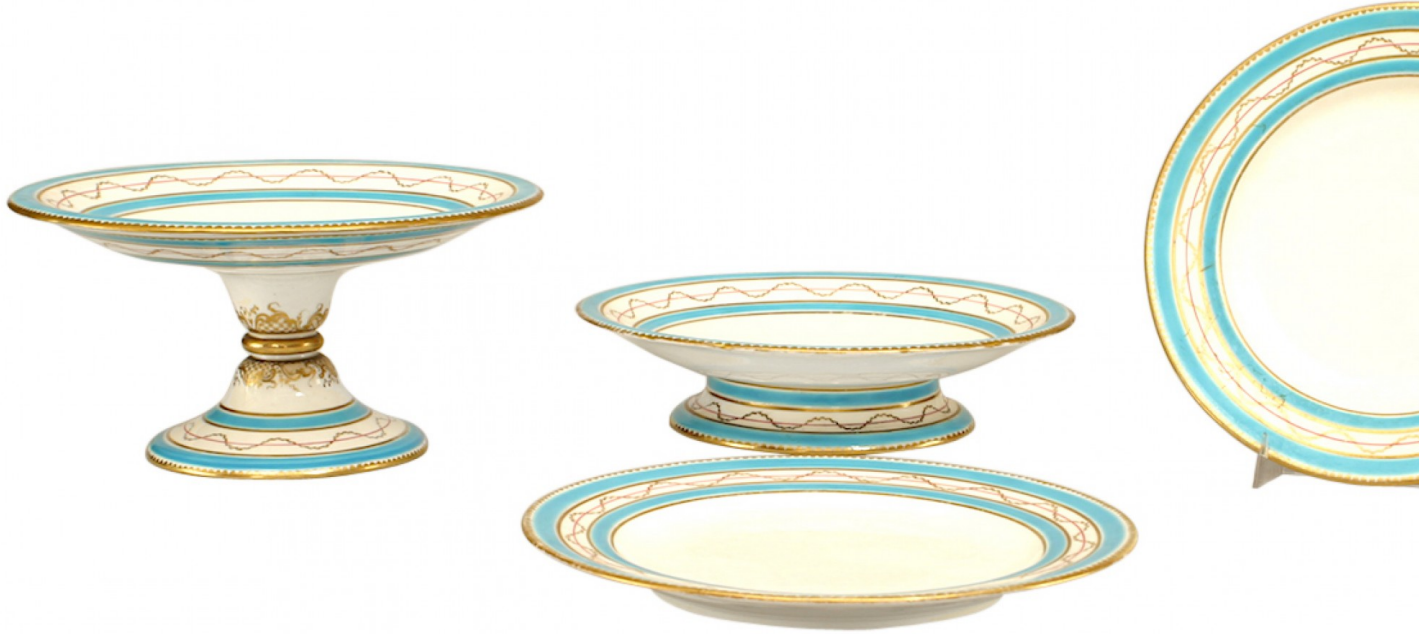

NEWEL

EST 1939

32-00 SKILLMAN AVE

NEW YORK, NY 11101

(212)758-1970

sales@newel.com | NEWEL.COM

INVENTORY #

PPA124

SALE PRICE

$3,500.00

Set of French Victorian Porcelain Dessert Dishes