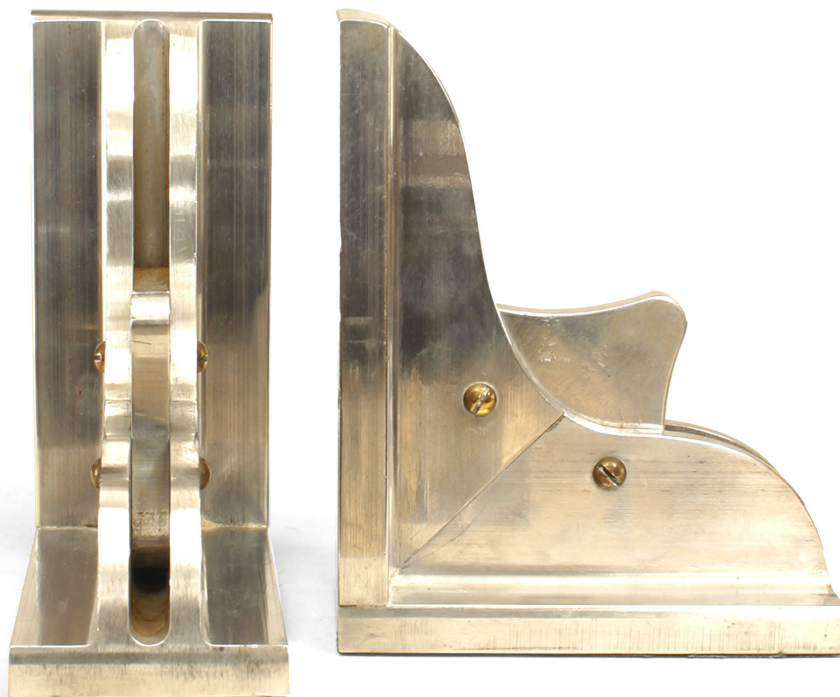

NEWEL

EST 1939

32-00 SKILLMAN AVE
NEW YORK, NY 11101

(212)758-1970

sales@newel.com | NEWEL.COM

INVENTORY #

GRS083

SALE PRICE

\$650.00

Pair of American Mid-Century Modern Aluminum Bookends

PAIR of American Mid-Century modern "machine-age design" cast aluminum bookends with geometric form.
(PRICED AS PAIR)

DIMENSIONS W:5"D:2.75"H:6.25"