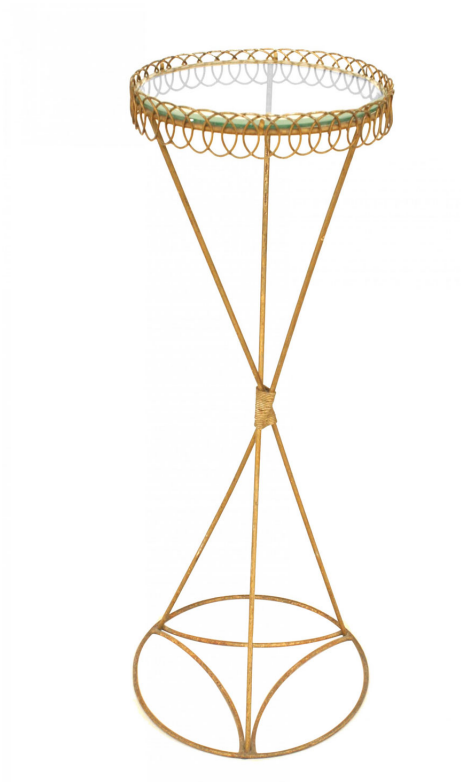

# NEWEL

EST 1939

ANTIQUES ✦ FINE ART ✦ JEWELRY

32-00 SKILLMAN AVE  
NEW YORK, NY 11101  
(212)758-1970

[sales@newel.com](mailto:sales@newel.com) | [NEWEL.COM](http://NEWEL.COM)

INVENTORY #

SIL106

SALE PRICE

## Italian Gold Metal Pedestal

Italian 1940s gold painted metal pedestal with a round bevelled glass top surrounded by an open circular border and supported on 3 crossed legs with a round base.

DIMENSIONS W:10.5"D:10.5"H:30.5"

LOCATION LIC

SKU : #SIL106