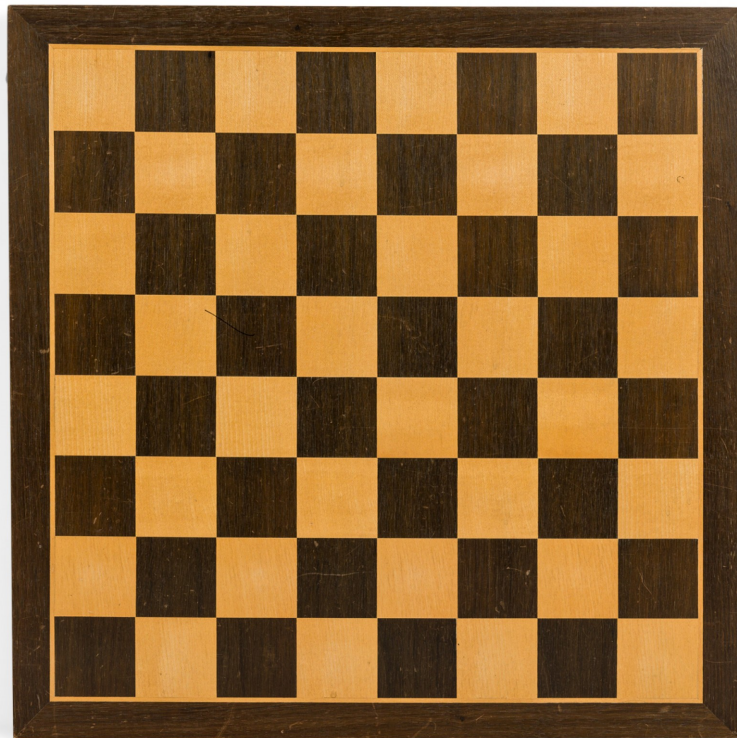

NEWEL

EST 1939

32-00 SKILLMAN AVE

NEW YORK, NY 11101

(212)758-1970

sales@newel.com | NEWEL.COM

INVENTORY #

GRS080

SALE PRICE

\$275.00

American Mid-Century Mahogany and Maple Chess Board

American Mid-Century mahogany and maple inlaid chess board.

DIMENSIONS W:20"D:20"H:0.5"

LOCATION LIC

SKU : #GRS080