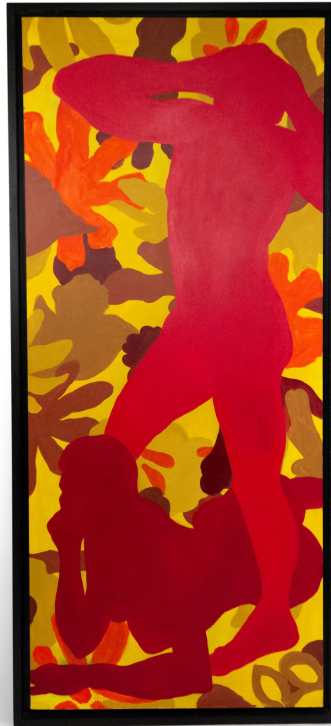

NEWEL

EST 1939

32-00 SKILLMAN AVE

NEW YORK, NY 11101

(212)758-1970

sales@newel.com | NEWEL.COM

INVENTORY #

TR2077

SALE PRICE

$7,000.00

American Abstract Pop Art Oil Painting

American modern vertical abstract Pop Art style oil painting of 2 nude silhouetted figures rendered in hot colors of red, orange, and yellow in a black frame

DIMENSIONS W:44"H:89"

LOCATION LIC

SKU : #TR2077