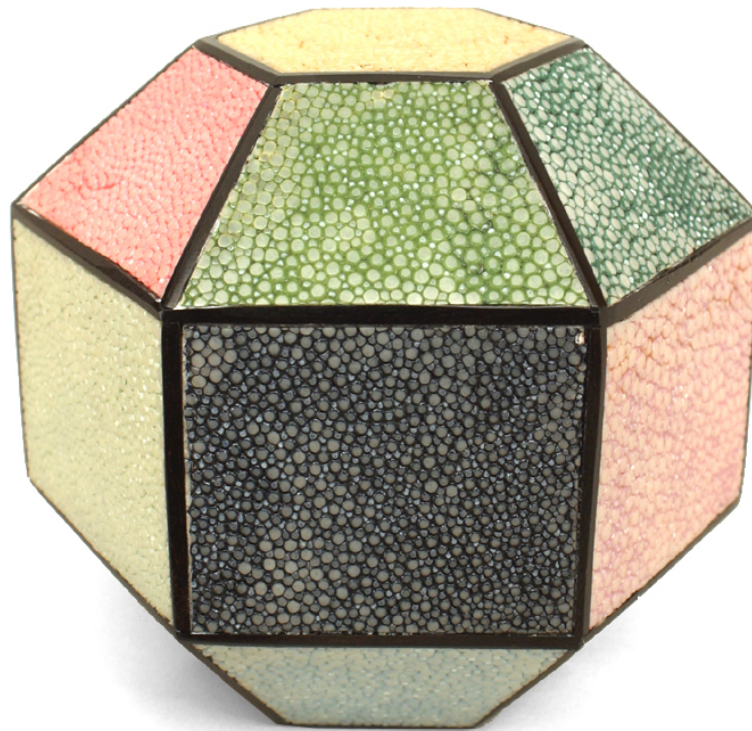

NEWEL

EST 1939

32-00 SKILLMAN AVE

NEW YORK, NY 11101

(212)758-1970

sales@newel.com | NEWEL.COM

INVENTORY #

059560

SALE PRICE

$650.00

French Mid-Century Shagreen Paperweight

2 French 1940s-style multicolored panel shagreen sphere shaped paperweight.(PRICED EACH)

DIMENSIONS W:4"D:4"

LOCATION LIC

SKU : #059560