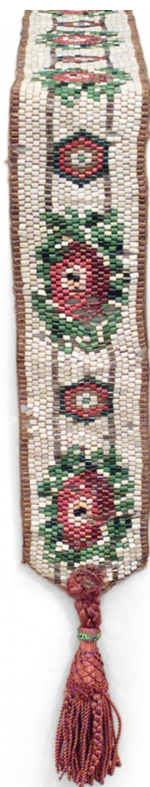

NEWEL

EST 1939

32-00 SKILLMAN AVE
NEW YORK, NY 11101
(212)758-1970

sales@newel.com | NEWEL.COM

INVENTORY #

032554B

SALE PRICE

\$1,600.00

Victorian Beaded Bell Pull

American Victorian multi colored beaded glass bell pull with gold beaded border and maroon tassel pull

DIMENSIONS W:62"

LOCATION LIC

SKU : #032554B