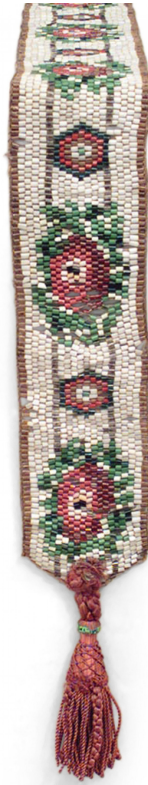

NEWEL

EST 1939

32-00 SKILLMAN AVE
NEW YORK, NY 11101

(212)758-1970

sales@newel.com | NEWEL.COM

INVENTORY #

032554B

SALE PRICE

\$1,600.00

Victorian Beaded Bell Pull

American Victorian multi colored beaded glass bell pull with gold beaded border and maroon tassel pull

DIMENSIONS W:62"

LOCATION LIC

SKU : #032554B