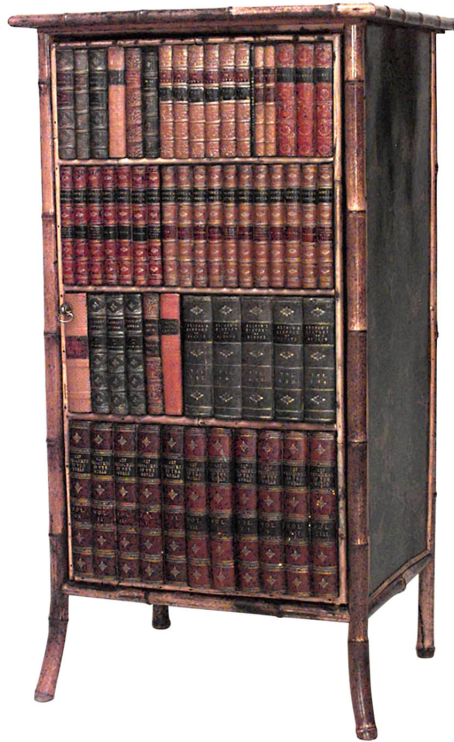

NEWEL

EST 1939

ANTIQUES ✦ FINE ART ✦ JEWELRY

32-00 SKILLMAN AVE
NEW YORK, NY 11101
(212)758-1970

sales@newel.com | NEWEL.COM

INVENTORY #

059069

SALE PRICE

\$6,500.00

English Victorian Bamboo and Black Lacquered Bookcase

English Victorian bamboo and black lacquered small bookcase cabinet with leather book binding design on door (late 19th/early 20th cent.)

DIMENSIONS W:22"D:17.5"H:42"

LOCATION LIC

SKU : #059069