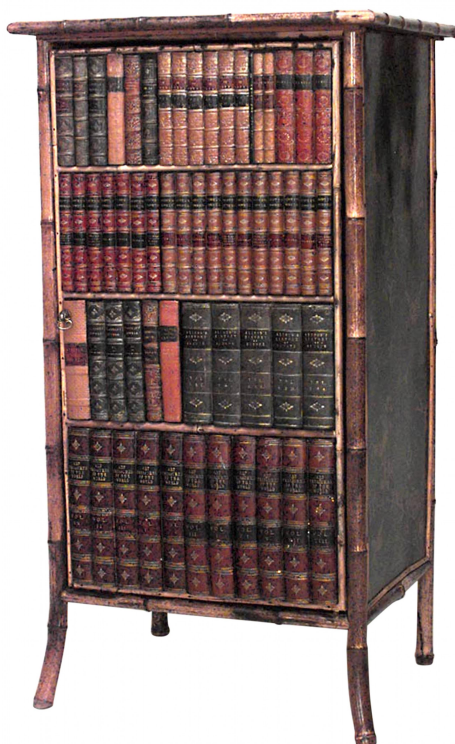

NEWEL

EST 1939

32-00 SKILLMAN AVE
NEW YORK, NY 11101
(212)758-1970

sales@newel.com | NEWEL.COM

INVENTORY #

059069

SALE PRICE

\$6,500.00

English Victorian Bamboo and Black Lacquered Bookcase

English Victorian bamboo and black lacquered small bookcase cabinet with leather book binding design on door (late 19th/early 20th cent.)

DIMENSIONS W:22"D:17.5"H:42"