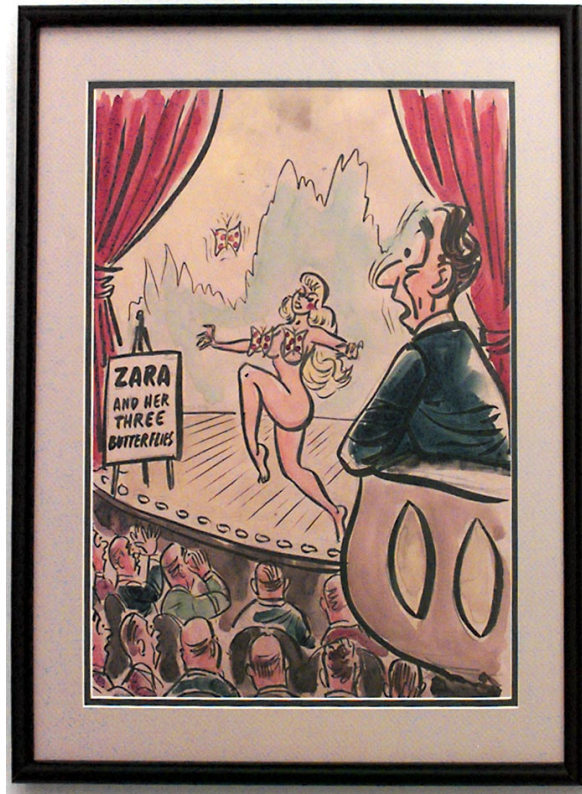

NEWEL

EST 1939

32-00 SKILLMAN AVE
NEW YORK, NY 11101

(212)758-1970

sales@newel.com | NEWEL.COM

INVENTORY #

058806A

SALE PRICE

$750.00

American Mid-Century (unsigned) black framed caricature watercolor of Zara with her 3 strategically placed butterflies dancing on stage

DIMENSIONS W:19.5"H:23.25"

LOCATION LIC

SKU : #058806A