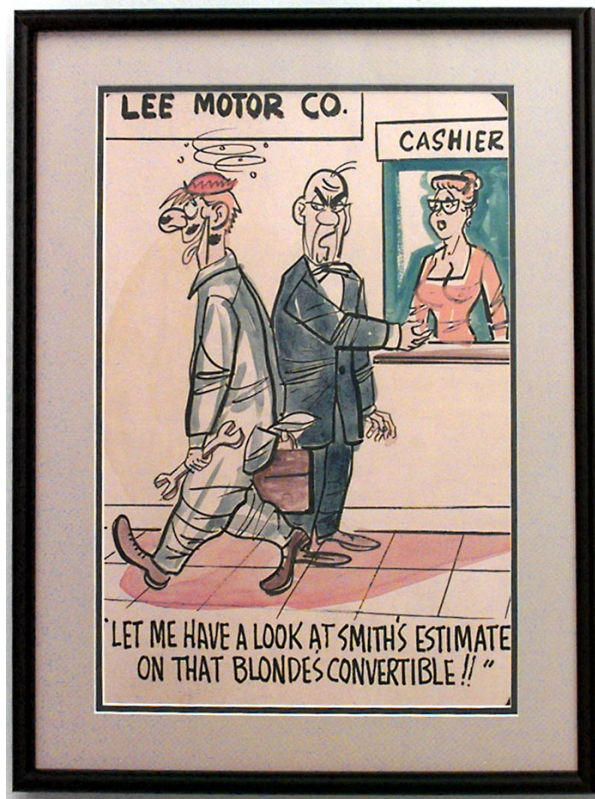

NEWEL

EST 1939

32-00 SKILLMAN AVE
NEW YORK, NY 11101

(212)758-1970

sales@newel.com | NEWEL.COM

INVENTORY #

058805A

SALE PRICE

\$750.00

American Mid-Century (unsigned) black framed caricature watercolor of starstruck mechanic at Motor Co. ("Let me have a look at Smith's estimate on that blonde's convertible!")

DIMENSIONS

W:19.5"H:23.25"