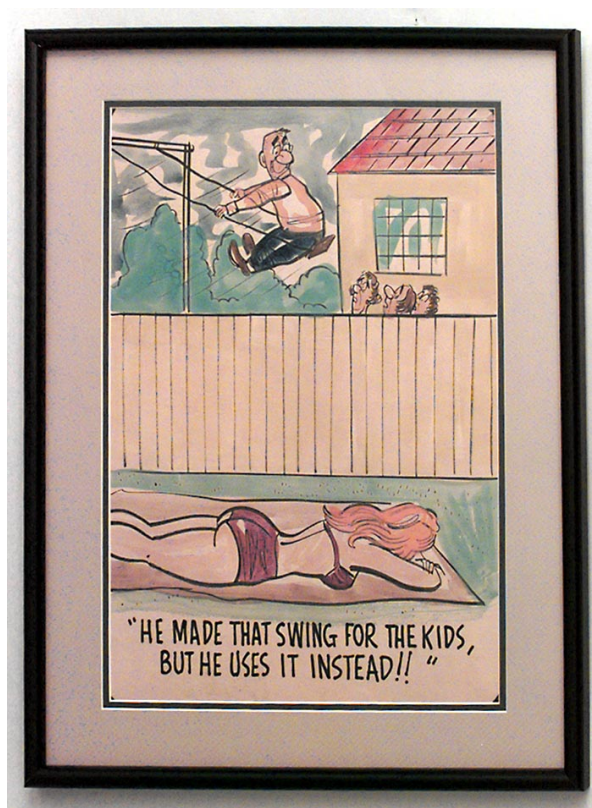

NEWEL

EST 1939

32-00 SKILLMAN AVE
NEW YORK, NY 11101

(212)758-1970

sales@newel.com | NEWEL.COM

INVENTORY #

058948

SALE PRICE

$750.00

American Mid-Century (unsigned) black framed caricature watercolor of man on swing overlooking neighbor's fence ("He made that swing for the kids, but he uses it instead")

DIMENSIONS

W:19.5"H:23.25"

LOCATION

LIC

SKU : #058948