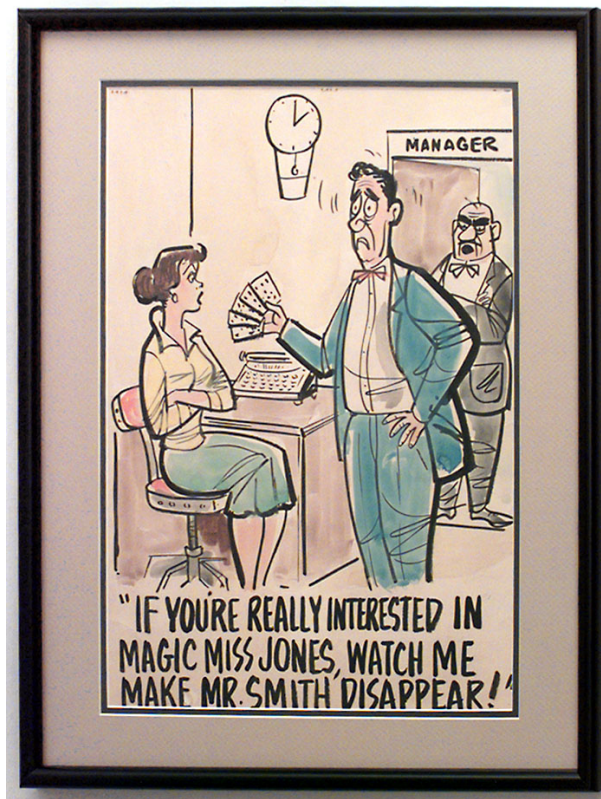

NEWEL

EST 1939

32-00 SKILLMAN AVE
NEW YORK, NY 11101

(212)758-1970

sales@newel.com | NEWEL.COM

INVENTORY #

058942

SALE PRICE

$750.00

American Mid-Century (unsigned) black framed caricature watercolor of manager scolding secretary ("If you're interested in magic Miss Jones, watch me make Mr. Smith disappear")

DIMENSIONS

W:19.5"H:23.25"

LOCATION

LIC

SKU : #058942