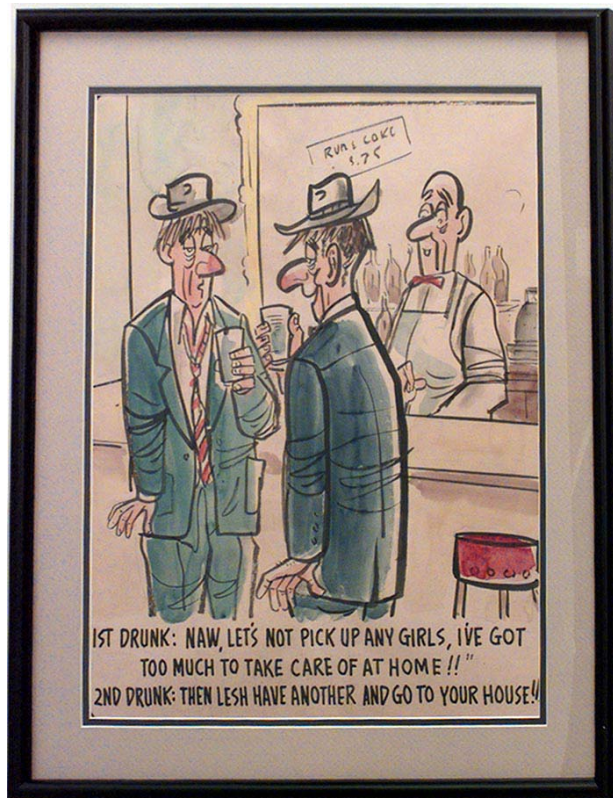

NEWEL

EST 1939

ANTIQUES ✦ FINE ART ✦ JEWELRY

32-00 SKILLMAN AVE
NEW YORK, NY 11101
(212)758-1970

sales@newel.com | NEWEL.COM

INVENTORY #

058930

SALE PRICE

\$750.00

American Mid-Century (unsigned) black framed caricature watercolor of 2 drunk men (Naw, let's not pick up any girls; I've got too much to take care of at home...")

DIMENSIONS W:19.5"H:23.25"

LOCATION LIC