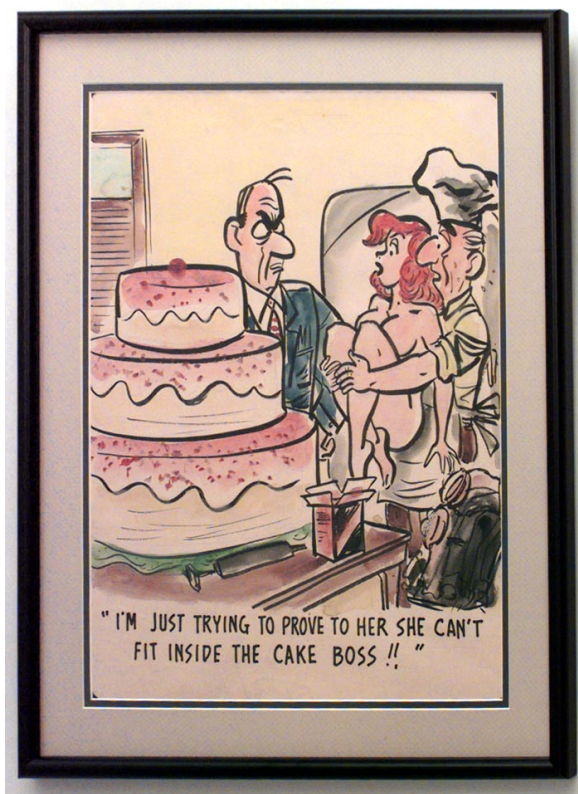

NEWEL

EST 1939

32-00 SKILLMAN AVE
NEW YORK, NY 11101

(212)758-1970

sales@newel.com | NEWEL.COM

INVENTORY #

058902

SALE PRICE

$750.00

American Mid-Century (unsigned) black framed caricature watercolor of naked girl with cake ("I'm just trying to prove to her she can't fit inside the cake, boss")

DIMENSIONS

W:19.5"H:23.25"

LOCATION

LIC

SKU : #058902