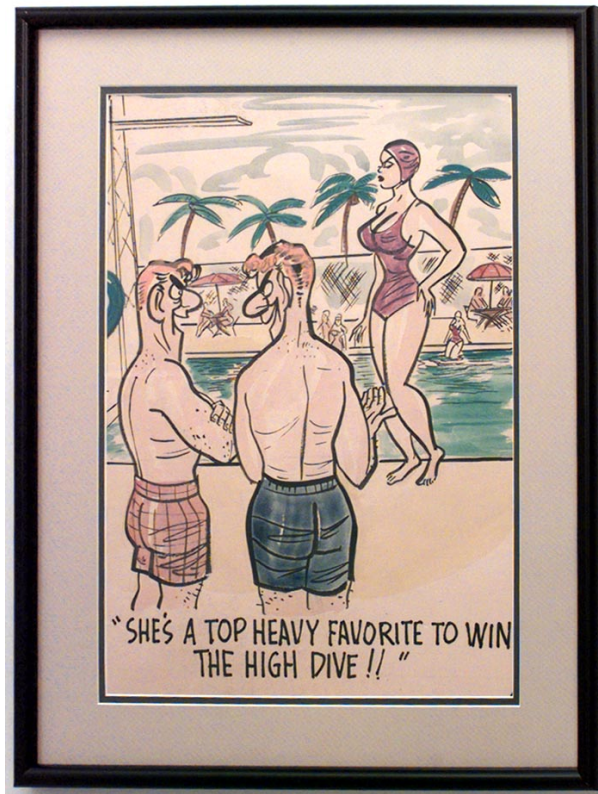

NEWEL

EST 1939

32-00 SKILLMAN AVE
NEW YORK, NY 11101

(212)758-1970

sales@newel.com | NEWEL.COM

INVENTORY #

058899

SALE PRICE

$750.00

American Mid-Century (unsigned) black framed caricature watercolor of men at pool looking at girl ("She's a top heavy favorite to win the high dive!")

DIMENSIONS

W:19.5"H:23.25"

LOCATION

LIC

SKU : #058899