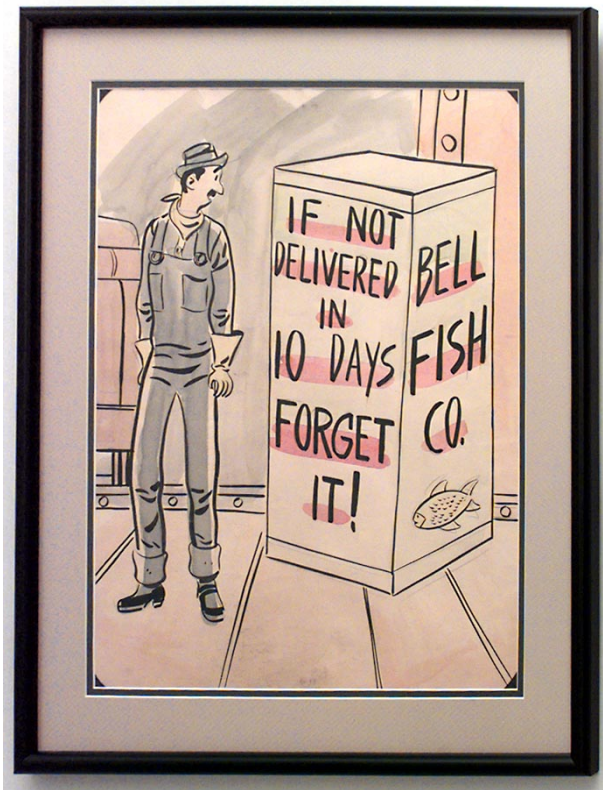

NEWEL

EST 1939

32-00 SKILLMAN AVE
NEW YORK, NY 11101

(212)758-1970

sales@newel.com | NEWEL.COM

INVENTORY #

058896

SALE PRICE

\$750.00

American Mid-Century (unsigned) black framed caricature watercolor of delivery man with package from Bell Fish Co. ("If not delivered in 10 days, forget it!")

DIMENSIONS

W:19.5"H:23.25"

LOCATION

LIC