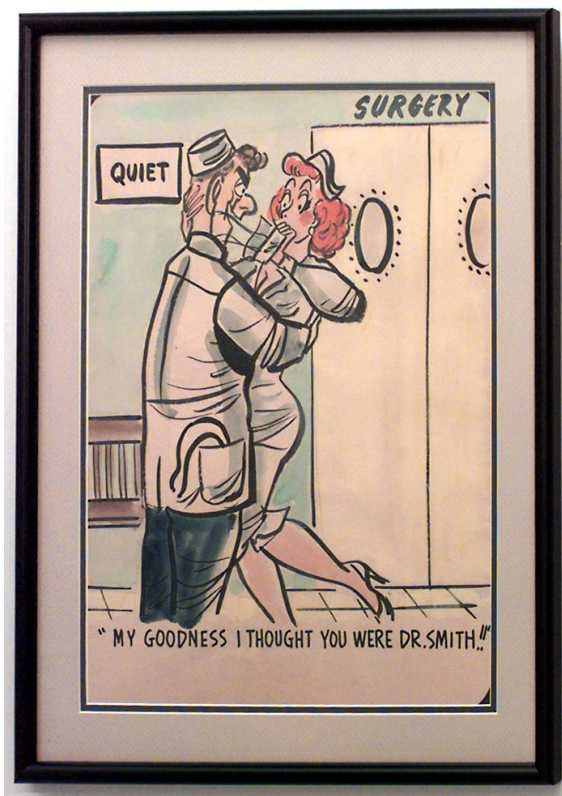

NEWEL

EST 1939

32-00 SKILLMAN AVE
NEW YORK, NY 11101

(212)758-1970

sales@newel.com | NEWEL.COM

INVENTORY #

058895

SALE PRICE

$750.00

American Mid-Century (unsigned) black framed caricature watercolor of nurse kissing doctor ("My goodness, I thought you were Dr. Smith!")

DIMENSIONS

W:19.5"H:23.25"

LOCATION

LIC

SKU : #058895