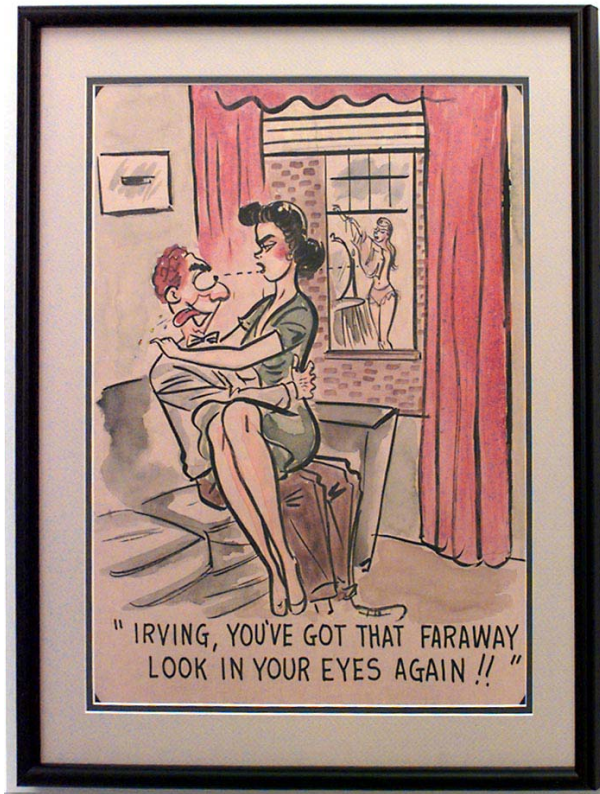

NEWEL

EST 1939

ANTIQUES ✦ FINE ART ✦ JEWELRY

32-00 SKILLMAN AVE
NEW YORK, NY 11101
(212)758-1970

sales@newel.com | NEWEL.COM

INVENTORY #

058889

SALE PRICE

$750.00

American Mid-Century (unsigned) black framed caricature watercolor of wife on man's lap while he looks out window ("Irving, you've got that faraway look in your eyes again")

DIMENSIONS W:19.5"H:23.25"

LOCATION LIC

SKU : #058889