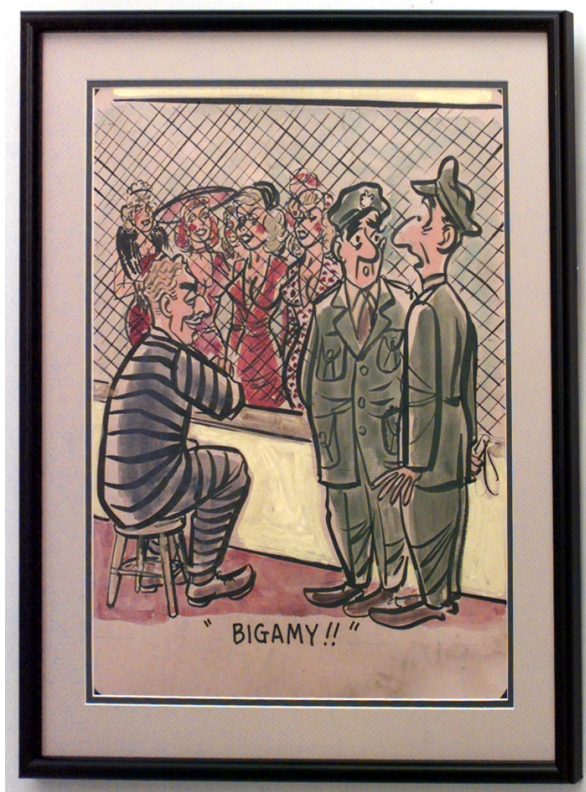

NEWEL

EST 1939

32-00 SKILLMAN AVE
NEW YORK, NY 11101

(212)758-1970

sales@newel.com | NEWEL.COM

INVENTORY #

058881

SALE PRICE

\$750.00

American Mid-Century (unsigned) black framed caricature watercolor of prisoner being visited by 4 women with guards looking on ("Bigamy!")

DIMENSIONS

W:19.5"H:23.25"

LOCATION

LIC

SKU : #058881