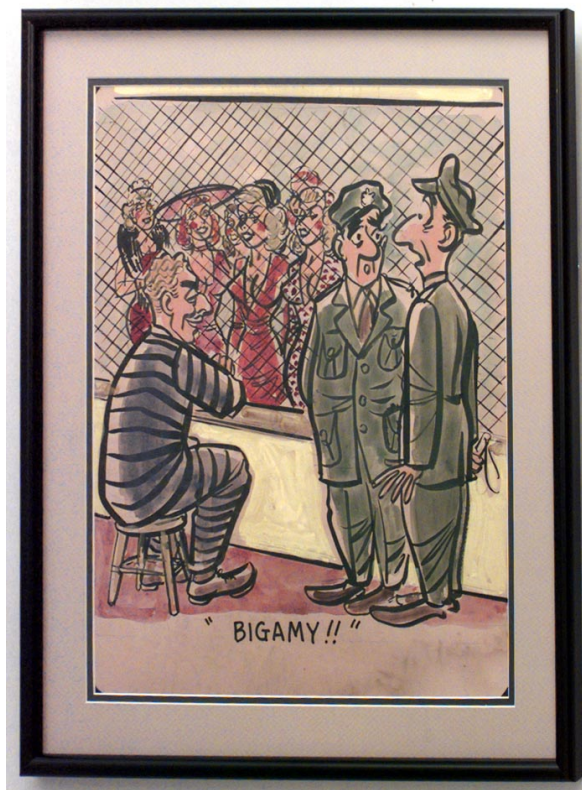

NEWEL

EST 1939

32-00 SKILLMAN AVE
NEW YORK, NY 11101

(212)758-1970

sales@newel.com | NEWEL.COM

INVENTORY #

058881

SALE PRICE

\$750.00

American Mid-Century (unsigned) black framed caricature watercolor of prisoner being visited by 4 women with guards looking on ("Bigamy!")

DIMENSIONS

W:19.5"H:23.25"

LOCATION

LIC

SKU : #058881