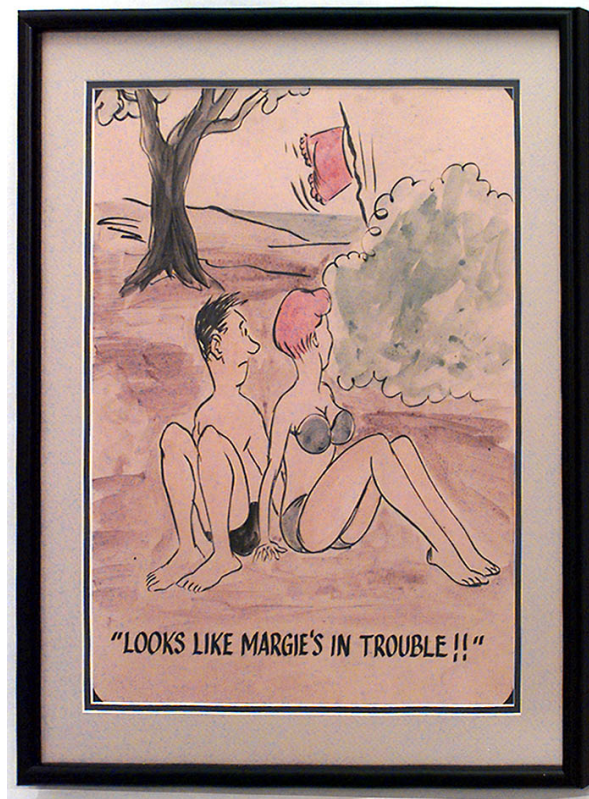

NEWEL

EST 1939

32-00 SKILLMAN AVE
NEW YORK, NY 11101

(212)758-1970

sales@newel.com | NEWEL.COM

INVENTORY #

058869

SALE PRICE

\$750.00

American Mid-Century (unsigned) black framed caricature watercolor of couple on beach ("Looks like Margie's in trouble!")

DIMENSIONS

W:19.5"H:23.25"

LOCATION

LIC

SKU : #058869