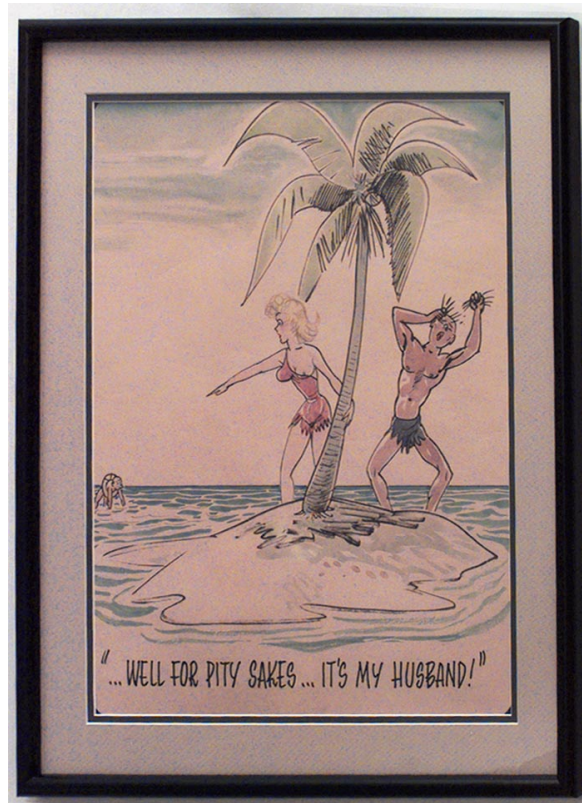

NEWEL

EST 1939

32-00 SKILLMAN AVE
NEW YORK, NY 11101

(212)758-1970

sales@newel.com | NEWEL.COM

INVENTORY #

058851

SALE PRICE

\$750.00

American Mid-Century (unsigned) black framed caricature watercolor of couple on deserted island ("Well for pitysakes - It's my husband!")

DIMENSIONS

W:19.5"H:23.25"

LOCATION

LIC

SKU : #058851