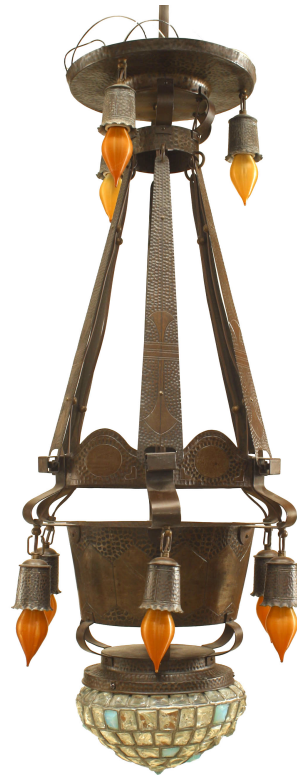

# NEWEL

EST 1939

32-00 SKILLMAN AVE

NEW YORK, NY 11101

(212)758-1970

[sales@newel.com](mailto:sales@newel.com) | [NEWEL.COM](http://NEWEL.COM)

INVENTORY #

059011

SALE PRICE

\$16,500.00

## Continental Arts & Crafts Hammered Metal and Slag Glass Chandelier

Continental German/Austrian (Secessionist-style) hammered metal chandelier with clear & blue opaline slag glass shade at base, with 3 top and 6 bottom hanging lights.

DIMENSIONS W:18"D:18"H:58"

LOCATION LIC

SKU : #059011