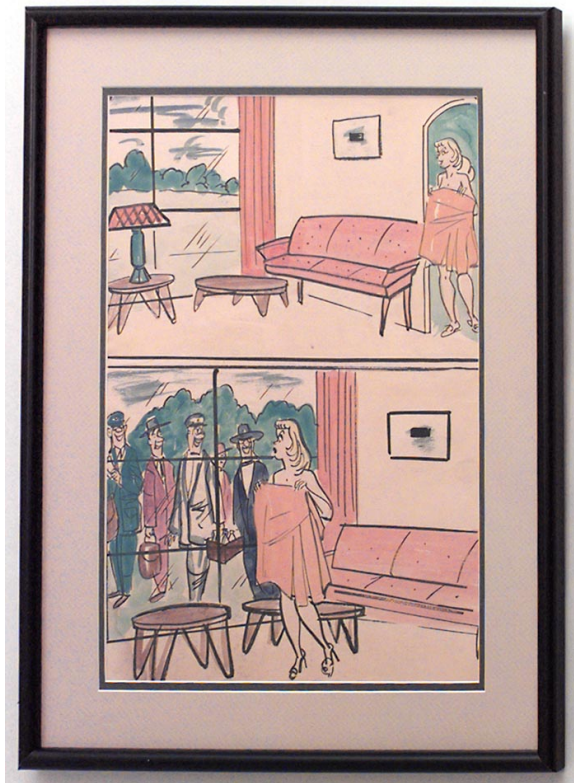

# NEWEL

EST 1939

32-00 SKILLMAN AVE  
NEW YORK, NY 11101

(212)758-1970

[sales@newel.com](mailto:sales@newel.com) | [NEWEL.COM](http://NEWEL.COM)

INVENTORY #

058833

**SALE PRICE**

**\$750.00**

American Mid-Century (unsigned) black framed caricature watercolor of naked woman walking in her living room with curtains open

DIMENSIONS      W:19.5"H:23.25"

LOCATION          LIC

SKU : #058833