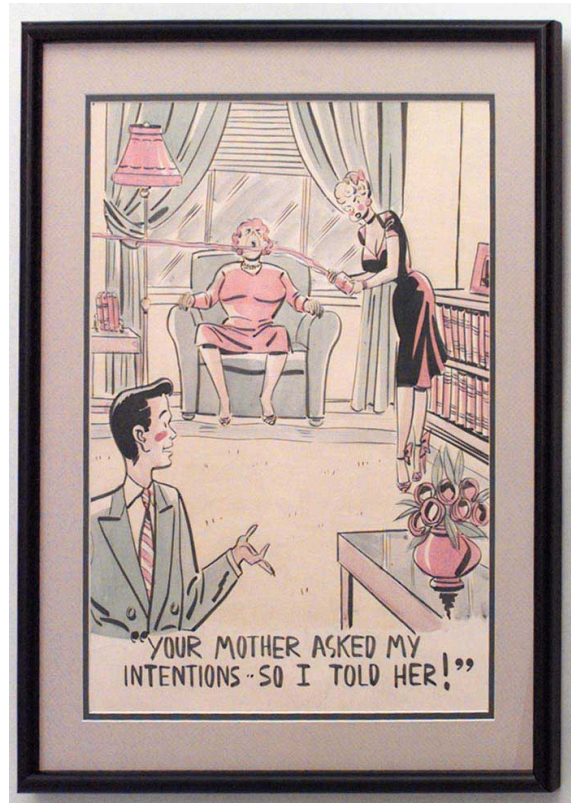

# NEWEL

EST 1939

ANTIQUES ✦ FINE ART ✦ JEWELRY

32-00 SKILLMAN AVE  
NEW YORK, NY 11101  
(212)758-1970

[sales@newel.com](mailto:sales@newel.com) | [NEWEL.COM](http://NEWEL.COM)

INVENTORY #

058816

SALE PRICE

\$750.00

American Mid-Century (unsigned) black framed caricature watercolor of young couple with mother passed out ("Your mother asked my intentions so I told her!")

DIMENSIONS W:19.5"H:23.25"

LOCATION LIC