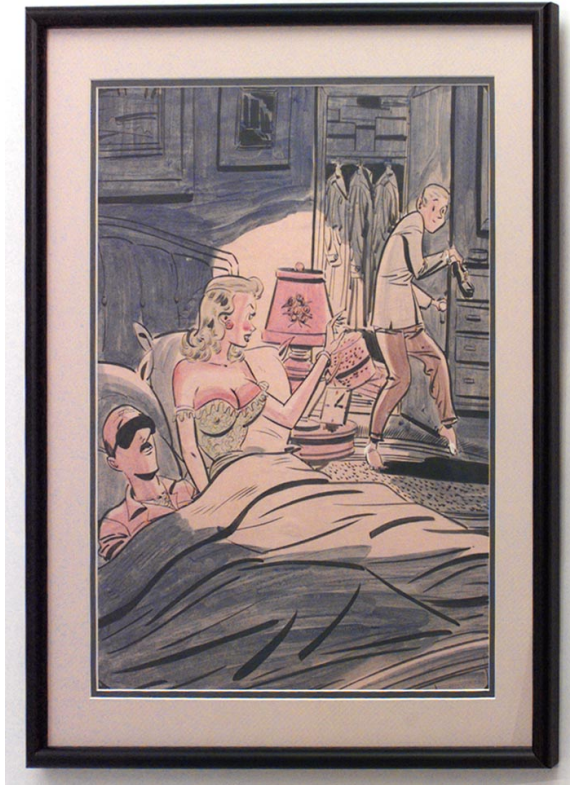

NEWEL

EST 1939

32-00 SKILLMAN AVE
NEW YORK, NY 11101

(212)758-1970

sales@newel.com | NEWEL.COM

INVENTORY #

058812

SALE PRICE

\$750.00

American Mid-Century (unsigned) black framed caricature watercolor of man and woman in bed with lover sneaking out of bedroom

DIMENSIONS

W:19.5"H:23.25"

LOCATION

LIC

SKU : #058812