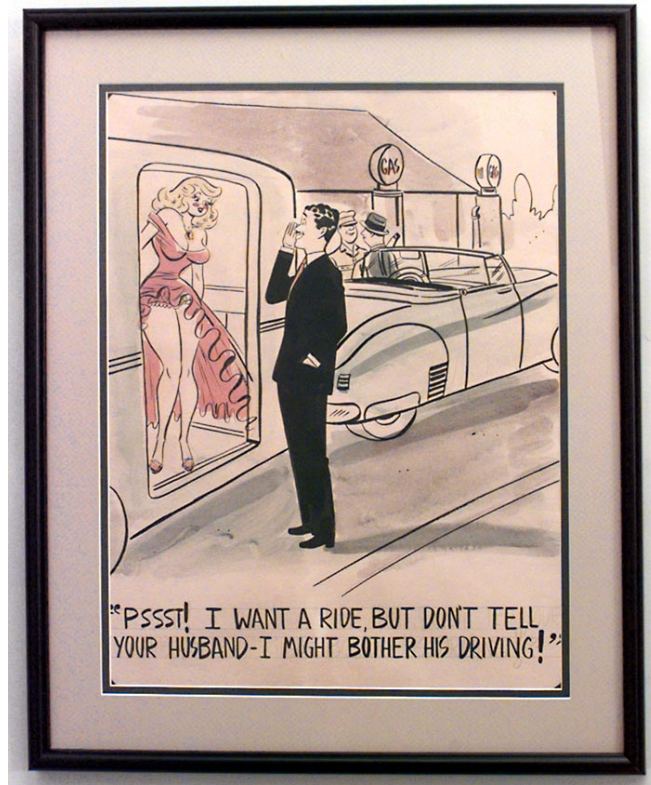

NEWEL

EST 1939

32-00 SKILLMAN AVE

NEW YORK, NY 11101

(212)758-1970

sales@newel.com | NEWEL.COM

INVENTORY #

058811

SALE PRICE

$750.00

American Mid-Century (unsigned) black framed caricature watercolor of man and woman at gas station ("Psst! I want a ride but don't tell your husband - I might bother his driving!")

DIMENSIONS

W:19.5"H:23.25"

LOCATION

LIC

SKU : #058811