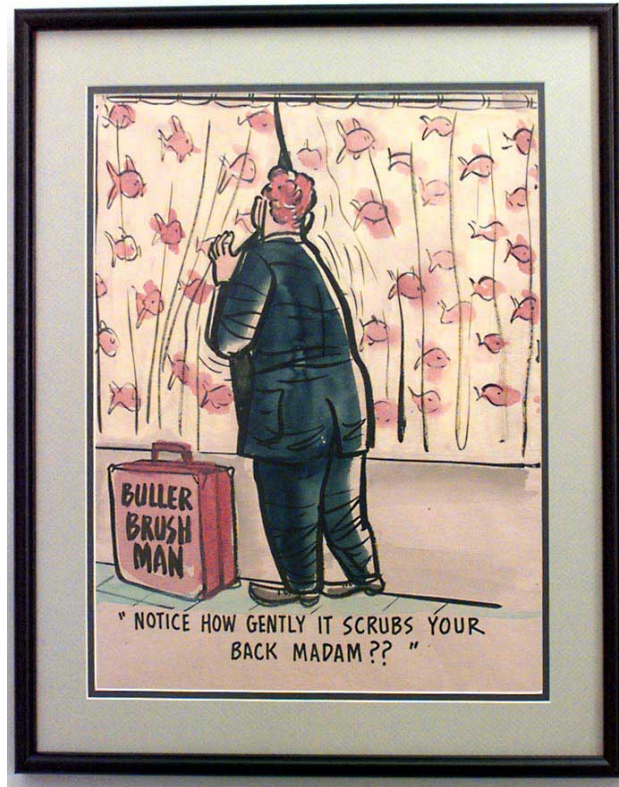

NEWEL

EST 1939

32-00 SKILLMAN AVE
NEW YORK, NY 11101

(212)758-1970

sales@newel.com | NEWEL.COM

INVENTORY #

058804

SALE PRICE

$750.00

American Mid-Century (unsigned) black framed caricature watercolor of scene with Buller Brush man in bathroom ("Notice how gently it scrubs your back Madam?")

DIMENSIONS

W:19.5"H:23.25"

LOCATION

LIC

SKU : #058804