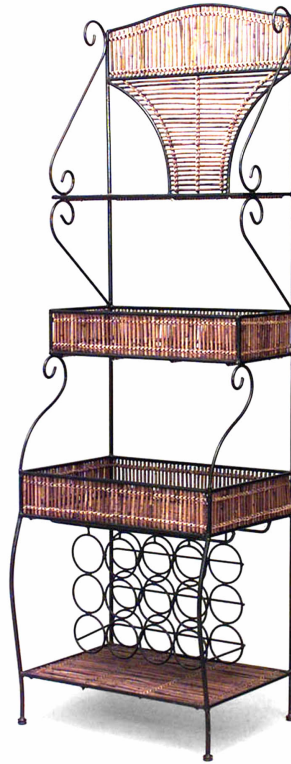

# NEWEL

EST 1939

32-00 SKILLMAN AVE

NEW YORK, NY 11101

(212)758-1970

[sales@newel.com](mailto:sales@newel.com) | [NEWEL.COM](http://NEWEL.COM)

INVENTORY #

058610

## English Country Twig and Iron [?tag?re](#)

English Country-style slat twig and iron etagere bakery rack with 3 shelves and wine rack base.

DIMENSIONS W:24"D:17.5"H:74.25"

LOCATION LIC

SKU : #058610