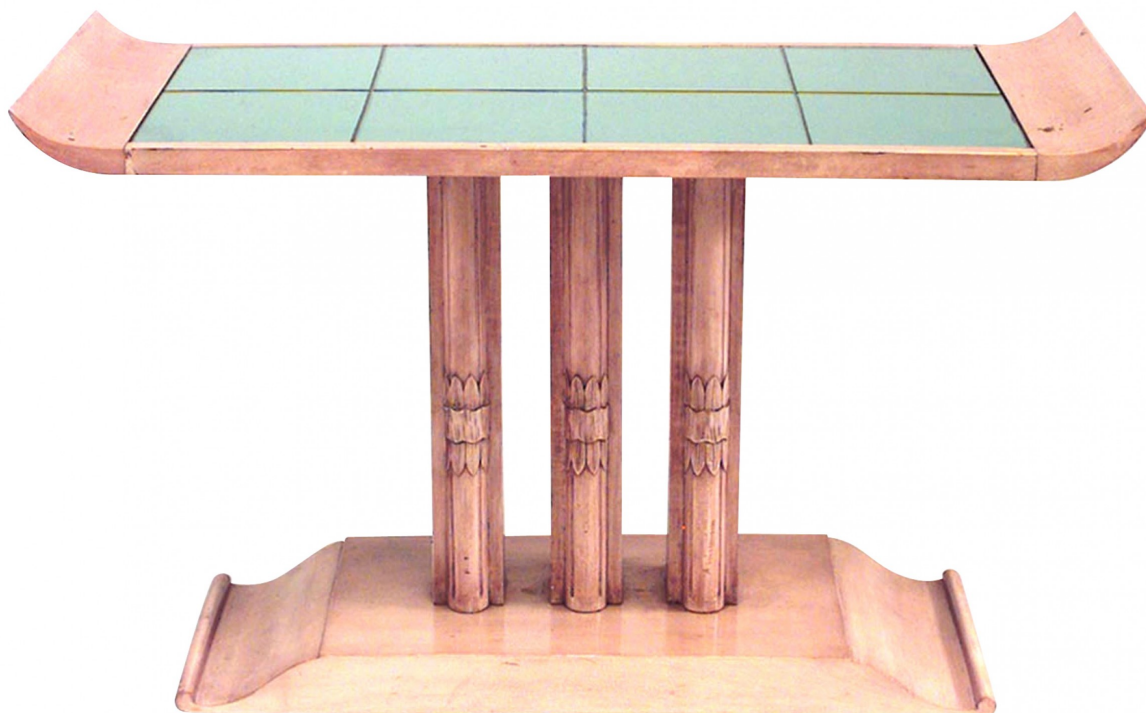

NEWEL

EST 1939

306 EAST 61ST STREET, 3RD FL

NEW YORK, NY 10065

(212)758-1970

sales@newel.com | NEWEL.COM

INVENTORY #

058351

SALE PRICE

$32,500.00

T.H. ROBSJOHN-GIBBINGS

T.H. Robsjohn Gibbings American Art Moderne Sycamore Pedestal Coffee Table

American Art Moderne rectangular sycamore high coffee table with carved triple column pedestal base and eight mirrored panels on top. (attributed to:

DIMENSIONS W:39"D:17"H:24"

LOCATION 61st Street

SKU : #058351