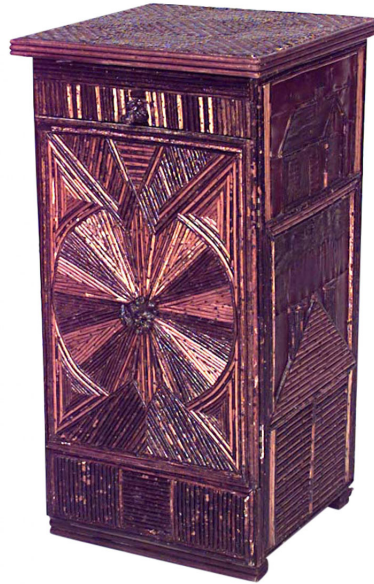

NEWEL

EST 1939

32-00 SKILLMAN AVE

NEW YORK, NY 11101

(212)758-1970

sales@newel.com | NEWEL.COM

INVENTORY #

058333

SALE PRICE

\$5,500.00

French-Continental Slat Twig Commode

Rustic French-Continental (19/20th Century) slat twig square commode with geometric design with drawer and door.

DIMENSIONS W:15.5"D:14.75"H:30"

LOCATION LIC