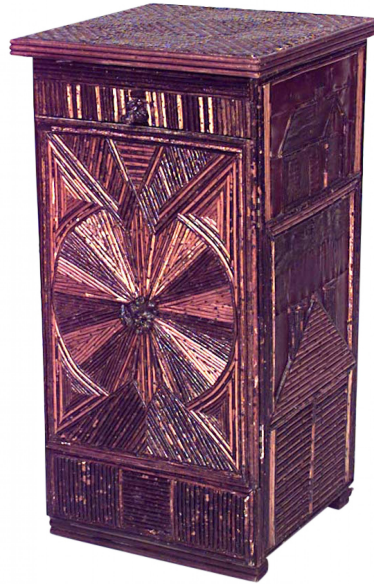

NEWEL

EST 1939

32-00 SKILLMAN AVE

NEW YORK, NY 11101

(212)758-1970

sales@newel.com | NEWEL.COM

INVENTORY #

058333

SALE PRICE

\$5,500.00

French-Continental Slat Twig Commode

Rustic French-Continental (19/20th Century) slat twig square commode with geometric design with drawer and door.

DIMENSIONS W:15.5"D:14.75"H:30"

LOCATION LIC