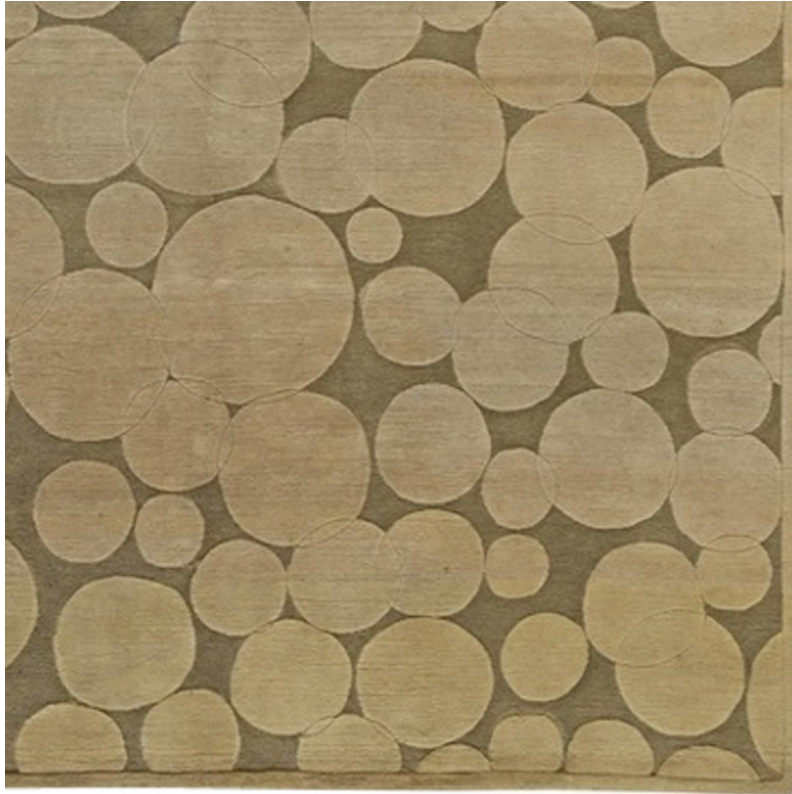

NEWEL

EST 1939

32-00 SKILLMAN AVE
NEW YORK, NY 11101

(212)758-1970

sales@newel.com | NEWEL.COM

INVENTORY #

DLB268

Beige Circle Patterned Area Rug

Contemporary hand-knotted wool area rug with a beige and taupe abstract circle pattern (9 x 6')

DIMENSIONS   W:108"H:72"

LOCATION   LIC

SKU : #DLB268