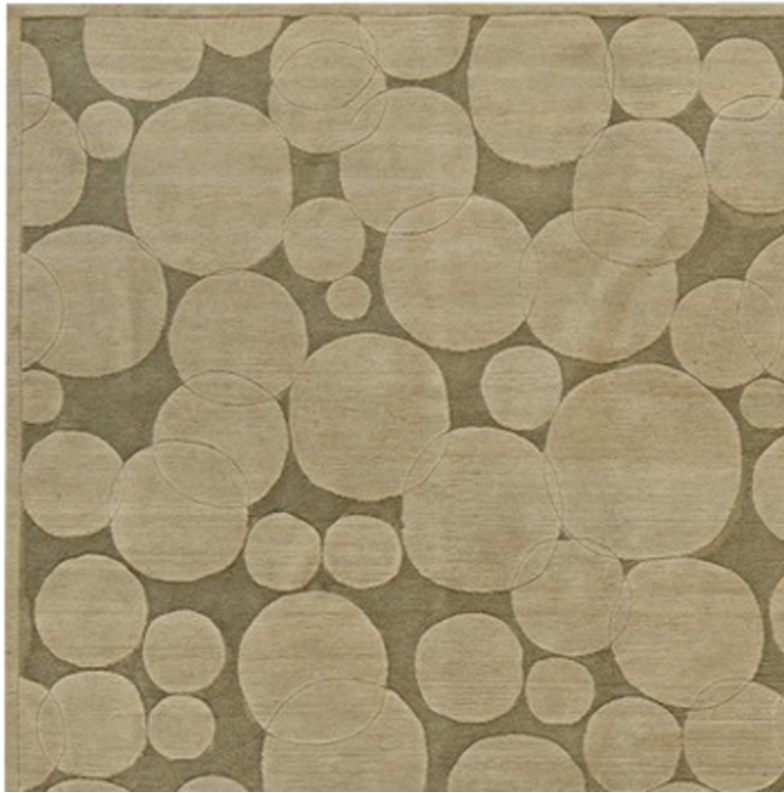

NEWEL

EST 1939

32-00 SKILLMAN AVE
NEW YORK, NY 11101

(212)758-1970

sales@newel.com | NEWEL.COM

INVENTORY #

DLB268

Beige Circle Patterned Area Rug

Contemporary hand-knotted wool area rug with a beige and taupe abstract circle pattern (9 x 6')

DIMENSIONS   W:108"H:72"

LOCATION   LIC

SKU : #DLB268