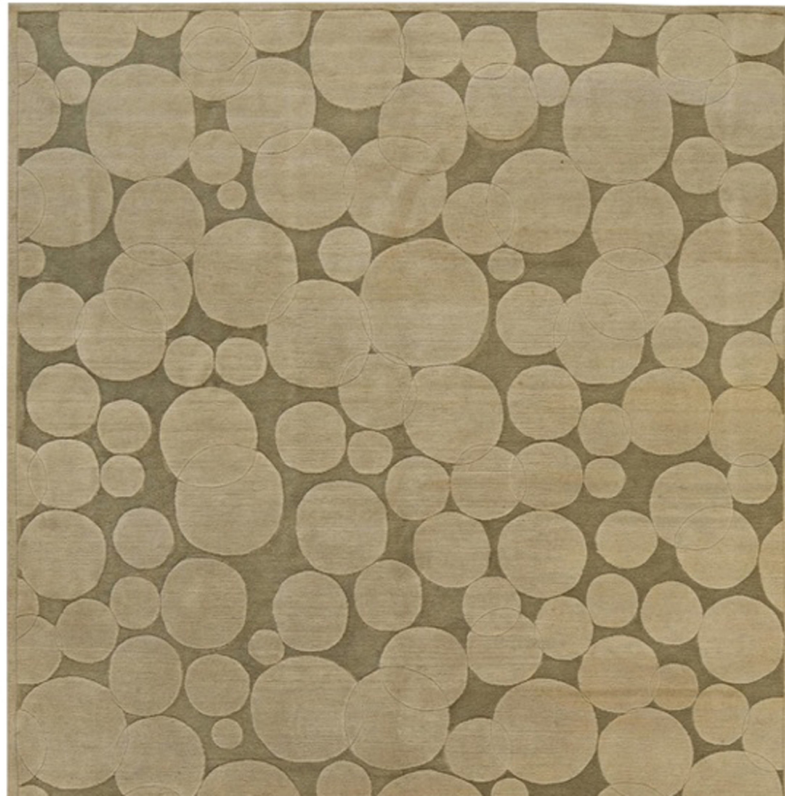

NEWEL

EST 1939

32-00 SKILLMAN AVE
NEW YORK, NY 11101

(212)758-1970

sales@newel.com | NEWEL.COM

INVENTORY #

DLB268

Beige Circle Patterned Area Rug

Contemporary hand-knotted wool area rug with a beige and taupe abstract circle pattern (9 x 6')

DIMENSIONS   W:108"H:72"

LOCATION   LIC

SKU : #DLB268