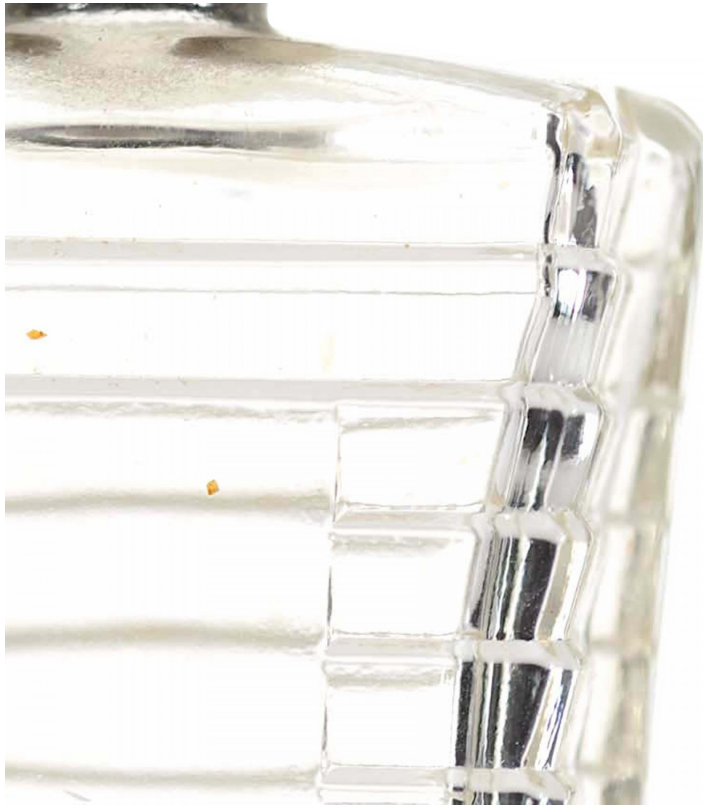

NEWEL

EST 1939

32-00 SKILLMAN AVE
NEW YORK, NY 11101

(212)758-1970

sales@newel.com | NEWEL.COM

INVENTORY #

NIV334

French Art Deco Ribbed Glass Perfume Bottle

French Art Deco tapered rectangular clear glass perfume bottle with horizontal ribbing and a black plastic twist-off stopper.

DIMENSIONS   W:1.75"D:1"H:3"

LOCATION   LIC

SKU : #NIV334