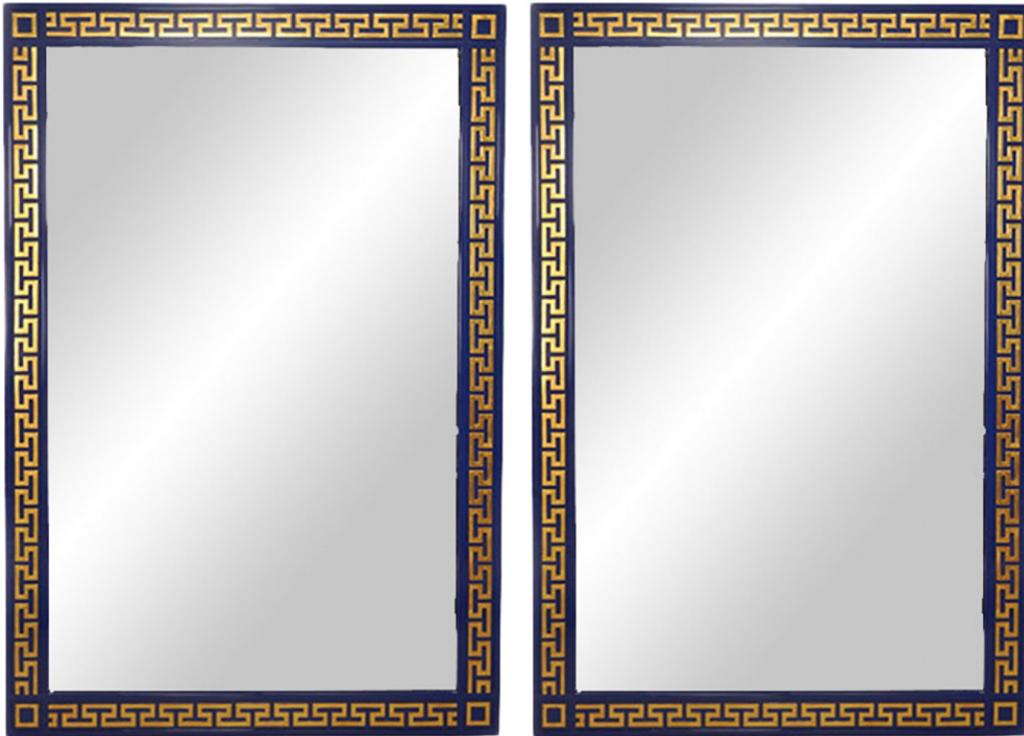

NEWEL

EST 1939

306 EAST 61ST STREET, 3RD FL

NEW YORK, NY 10065

(212)758-1970

sales@newel.com | NEWEL.COM

INVENTORY #

LAR011

Customizable Modern Blue Lacquer Greek Key Design Wall Mirrors

2 Italian Neoclassic-style (21st Century) blue painted lacquer wall mirrors with a parcel gilt Greek key design frame. (PRICED EACH)

DIMENSIONS   W:44"D:3"H:65.5"

LOCATION   61st Street

SKU : #LAR011