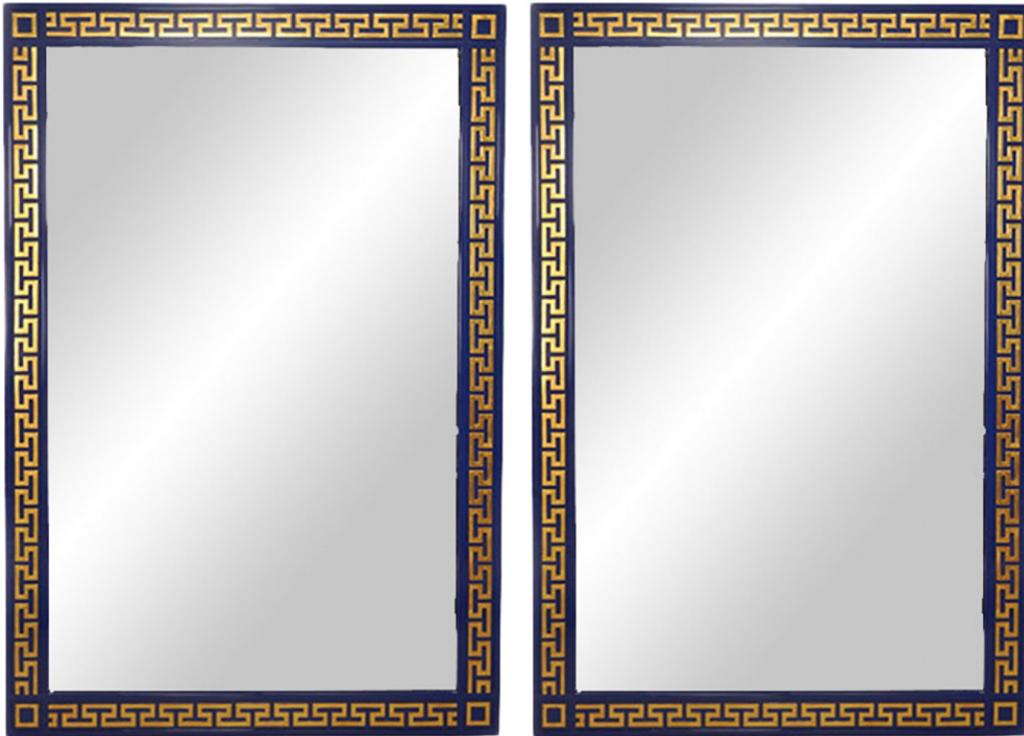

sales@newel.com | NEWEL.COM

INVENTORY #

LAR011

SALE PRICE

\$11,500.00

Customizable Modern Blue Lacquer Greek Key Design Wall Mirrors

2 Italian Neoclassic-style (21st Century) blue painted lacquer wall mirrors with a parcel gilt Greek key design frame. (PRICED EACH)

2 Italian Neoclassic-style (21st Century) blue painted lacquer wall mirrors with a parcel gilt Greek key design frame. (PRICED EACH)

DIMENSIONS W:44"D:3"H:65.5"

LOCATION 61st Street

SKU : #LAR011