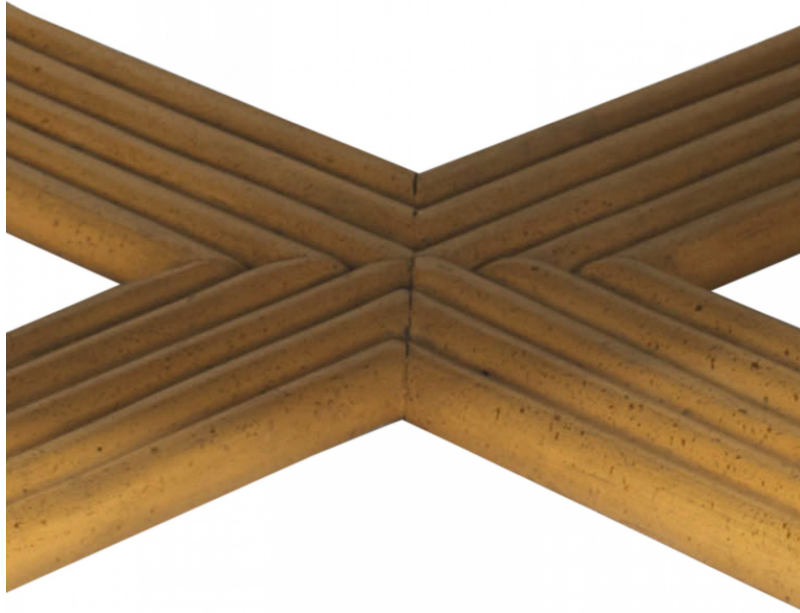

NEWEL

EST 1939

32-00 SKILLMAN AVE

NEW YORK, NY 11101

(212)758-1970

sales@newel.com | NEWEL.COM

INVENTORY #

CER057

PAUL FRANKL

Paul Frankl American Art Moderne Bakelite and Faux Bamboo Coffee Table

American Art Moderne (1930s) coffee table with a light beige painted faux bamboo base and a black bakelite inset top. (attributed to Paul Frankl)

DIMENSIONS   W:39"D:39"H:17"

LOCATION   LIC

SKU : #CER057