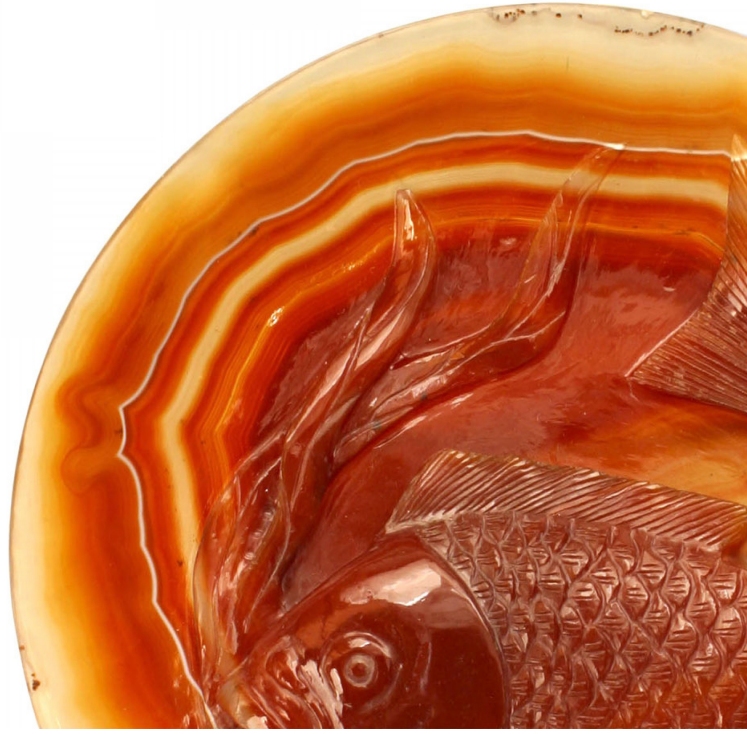

INVENTORY #

JDB050G

SALE PRICE

$4,250.00

Chinese Rust Agate Decorate Carved Fish Plate

Asian Chinese rust agate round plate with a carved fish in relief.

DIMENSIONS   W:8.75"D:8.75"H:1.5"

LOCATION   LIC

SKU : #JDB050G