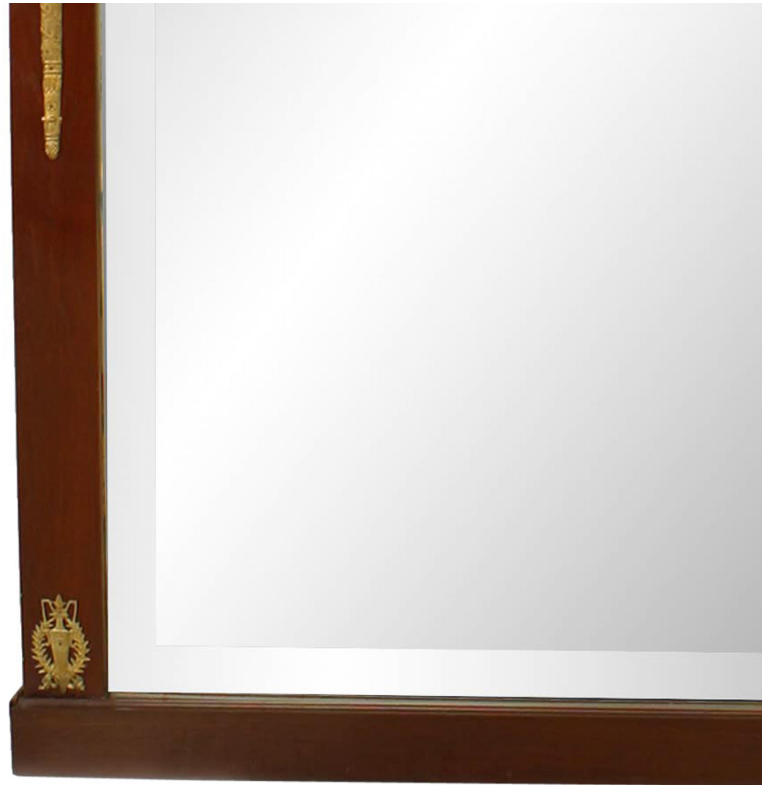

French Empire-style (19th/20th Century) mahogany wall mirror with gilt bronze ormolu mounts and a shaped pediment top with a bevelled glass.

DIMENSIONS W:45"D:2"H:78.5"

LOCATION LIC

SKU : #PPM008

NEWEL

EST 1939

INVENTORY #

PPM008

French Empire Style Mahogany and Ormolu Pediment Wall Mirror

French Empire-style (19th/20th Century) mahogany wall mirror with gilt bronze ormolu mounts and a shaped pediment top with a bevelled glass.

DIMENSIONS W:45"D:2"H:78.5"

LOCATION LIC

SKU : #PPM008

NEWEL

EST 1939

32-00 SKILLMAN AVE
NEW YORK, NY 11101

(212)758-1970

sales@newel.com | NEWEL.COM