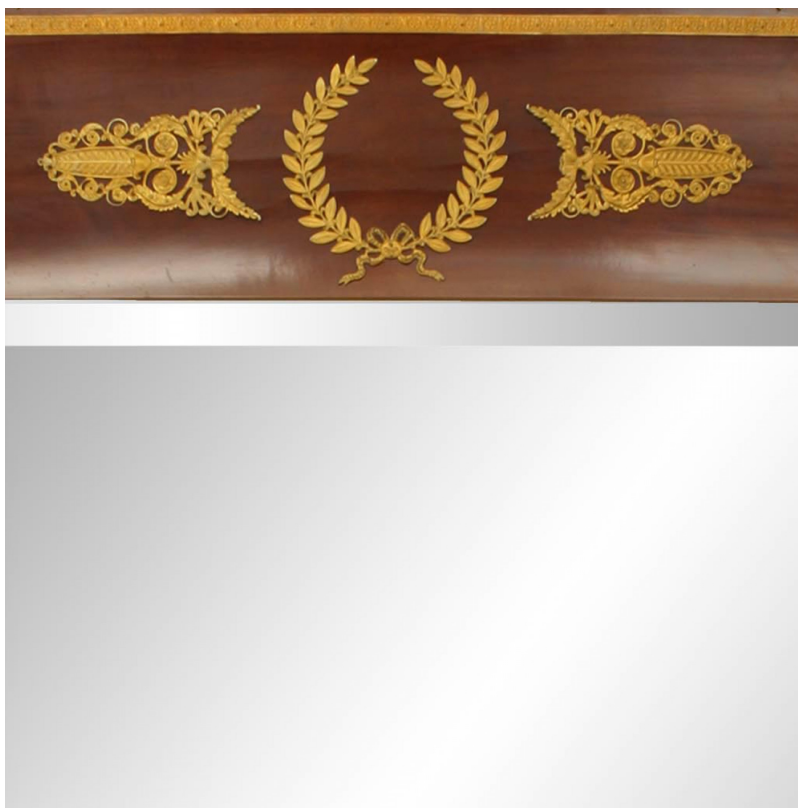

French Empire-style (19th/20th Century) mahogany wall mirror with gilt bronze ormolu mounts and a shaped pediment top with a bevelled glass.

DIMENSIONS W:45"D:2"H:78.5"

LOCATION LIC

SKU : #PPM008

NEWEL

EST 1939

32-00 SKILLMAN AVE
NEW YORK, NY 11101

(212)758-1970

sales@newel.com | NEWEL.COM

INVENTORY #

PPM008

French Empire Style Mahogany and Ormolu Pediment Wall Mirror

French Empire-style (19th/20th Century) mahogany wall mirror with gilt bronze ormolu mounts and a shaped pediment top with a bevelled glass.

DIMENSIONS W:45"D:2"H:78.5"

LOCATION LIC

SKU : #PPM008

INVENTORY #

PPM008

French Empire Style Mahogany and Ormolu Pediment Wall Mirror

French Empire-style (19th/20th Century) mahogany wall mirror with gilt bronze ormolu mounts and a shaped pediment top with a bevelled glass.